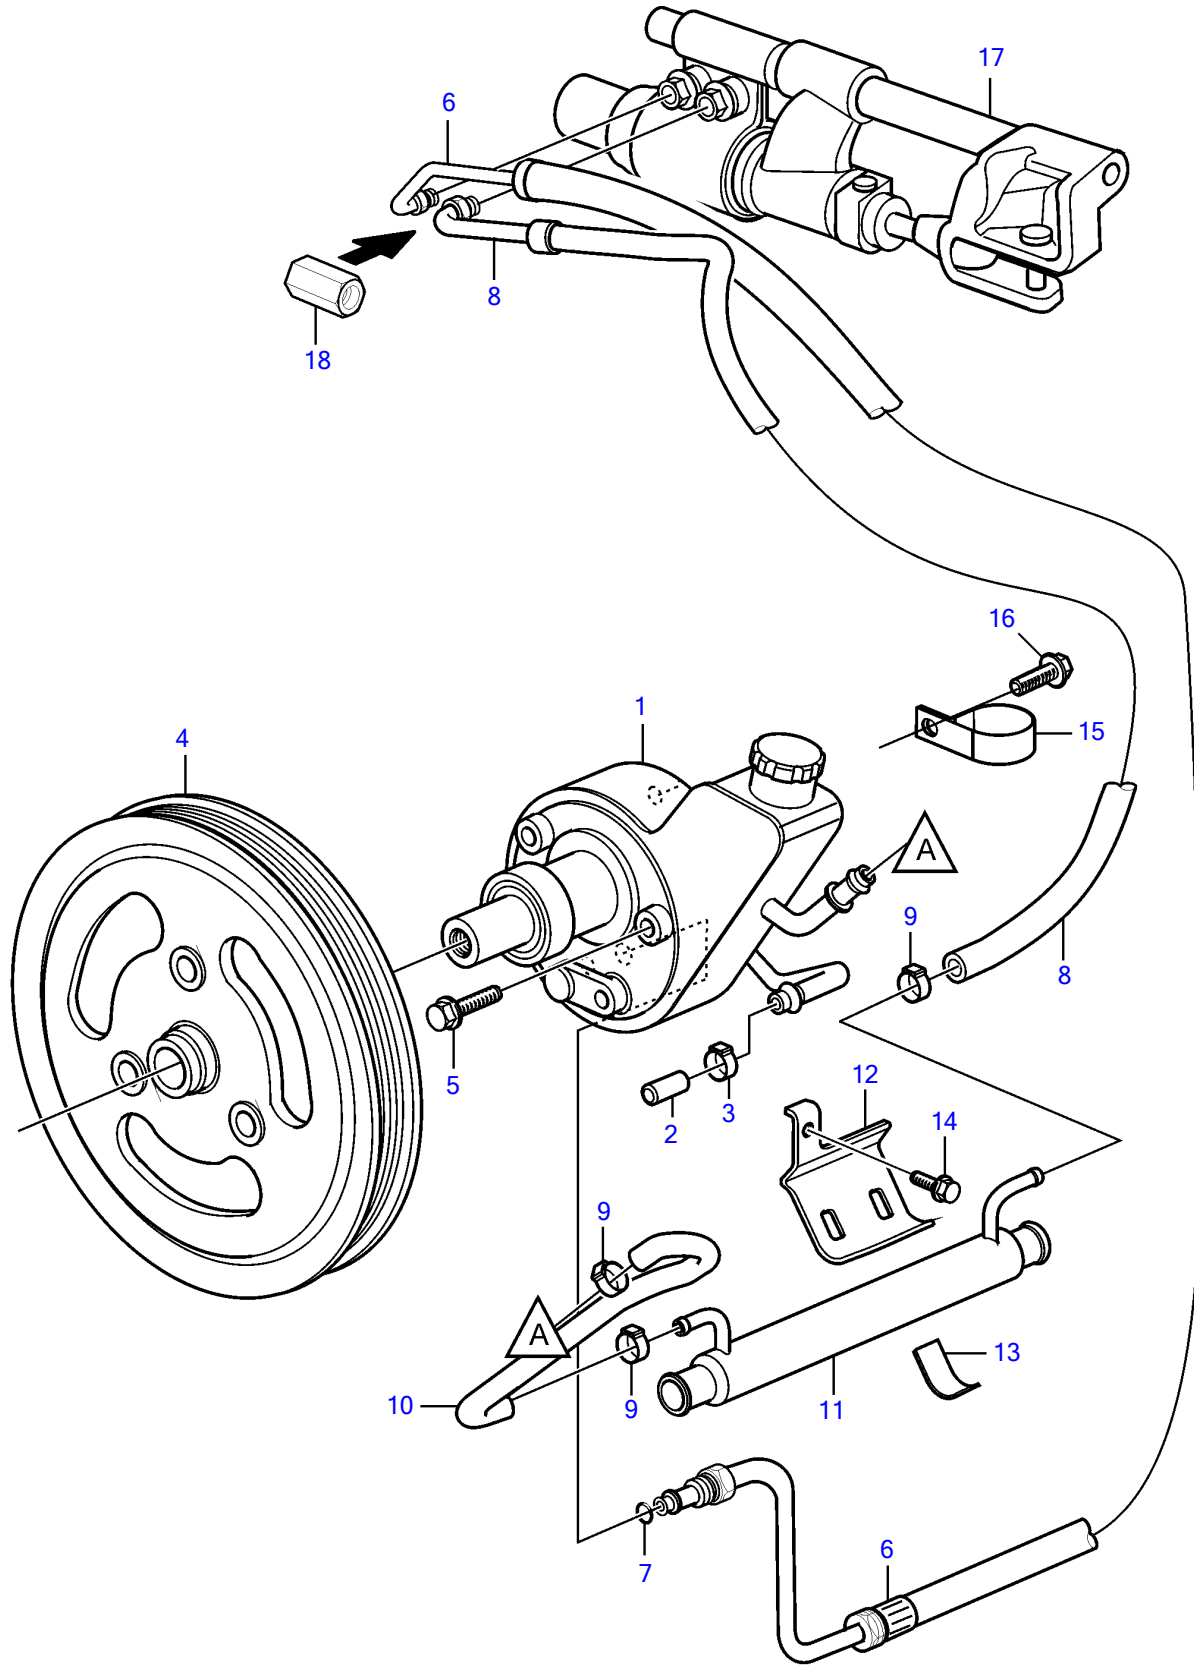

V8-380-C-A, V8-380-C-B

V8-380-C-A, V8-380-C-B

REF	PART NO.	QTY	DESCRIPTION	SEE SEC.	NOTES
1	3884974	1	Steering pump		
2	21760008	1	Cardboard tube		
3	(978171)	1	Hose clamp		Obsolete part
4	21610791	1	Pulley		
5	3863139	3	Screw		
6	21905432	1	Hose assembly		
7	3852497	1	O-ring		
8	21715119	1	Hose assembly		
9	(978171)	3	Hose clamp		Obsolete part
10	21694802	1	Hose		replaced by next part number
	22023146	1	Hose		
11	21399019	1	Hydraulic oil cooler		
12	21696203	1	Bracket		
13	21434108	1	Support rubber		
14	3595499	1	Flange screw		
15	3852434	1	Clamp		
16		1	Bolt		
17		1	Steering cylinder	9931	
18	(3853315)	1	Fitting		Obsolete part